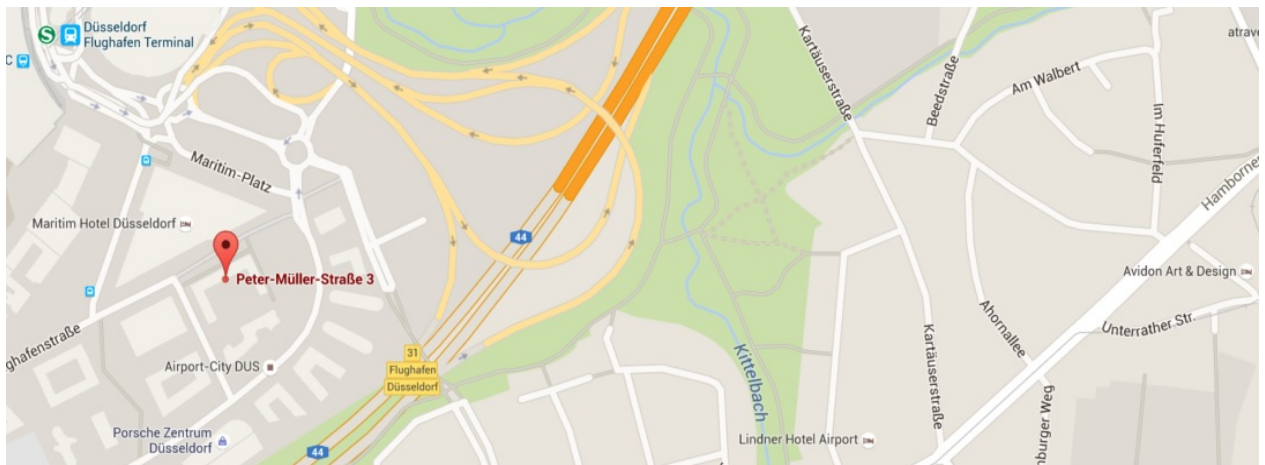

Your way to avedos

avedos GRC Deutschland GmbH

Peter-Mueller-Str. 3
40468 Dusseldorf
Germany

Phone: +49 211 42471 5638
Fax: +49 211 42472 5678
office@avedos.com
www.avedos.com

Approach

By car

Coming from Dusseldorf city center

- Follow Heinrich-Heine-Allee direction Fischerstrasse, follow Kennedydamm
- Follow Danziger Str. / B8
- Exit toward A44 / A52 / Airport
- Flughafenstrasse to Peter-Müller-Straße

By Taxi

- Driving time from the airport arrival – about 3 minutes
- Driving time from downtown – about 15 minutes

By public transport

- S11 from Dusseldorf Hauptbahnhof (main station)
- Direction Dusseldorf airport terminal
- Disembark, 500 meters walk